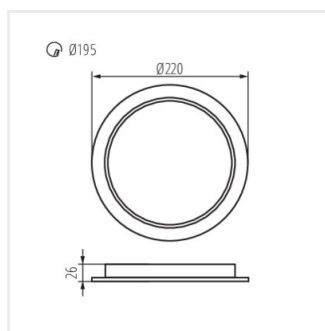

TAVO LED DO 24W-NW